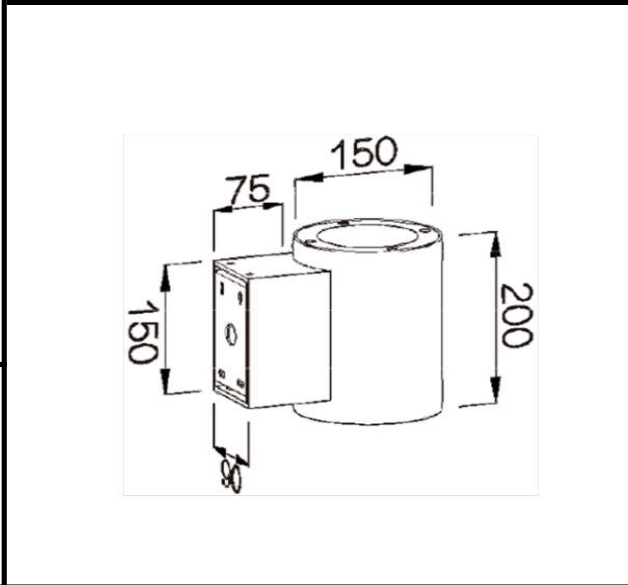

Sovitron Interior Pvt.Ltd.

Model Name	SILAS-WL3 Wall Light/ DL-OMT-10151-30
Description	Wall light

Technical description	Image
-----------------------	-------

Dimension	Dia=150mm H=200mm
Frame	Aluminium Die-cast
Color Tempertaure	3000K
Power	30W
Total Luminous Flux	2400 lm
Efficacy	80 lm/W
IP rating	65
Beam angle	12/24/36/60 Degree
Color Rendering	≥80
Mounting	Surface
Optics	Glass Lens
Dimming	NON-Dimmable
Operating Voltage	220-240 VAC
Standard Lifetime	L70 minimum at 50,000 burning hours

Dimension diagram

Remarks:-

Address: Plot #7 Saroorpur-Nangla Industrial Area, Ballabgarh-Sohna Road, Faridabad-121005
Email: info@sovitron.com